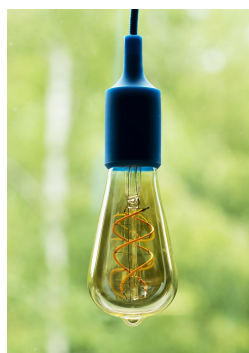

**SPIRALED Basic ST64 E27 DIM 4W (25W) 250lm 819 Gold**

Article number 144336

BAI Spiraled Basic ST64 E27 4W 1900K Gold 250lm (25W) Dimmable 240V 360° 64x146mm LED Filament lamp

With the Spiraled Basic series, Bailey offers LED filament lamps with the same appearance as the original Spiraled series but at a lower price. They are of course energy efficient and have a long service life. Spiraled is a protected brand name. These lamps are dimmable with the right dimmer. Consult the dimmer list on the Bailey site for this. We recommend the Bailey Wonderwall wall dimmer.

**General ETIM properties**

ETIM group	Lamps
ETIM class	LED-lamp/Multi-LED
Name	144336
Brand	Bailey
Productseries	Spiraled Basic
Product type	ST64

### ETIM specifications

IFTTT support available	No
Compatible with Amazon Alexa	No
Compatible with Google Assistant	No
Compatible with Apple HomeKit	No
Photobiological safety according to EN 62471	RG0
With remote control	No
Remote operation possible	No
Average nominal lifespan [h]	15000
Weighted energy consumption in 1000 hours [kWh]	4
Min. number of switching cycles	15000
Energy efficiency class	G
Lamp designation	Other
Energy Efficiency Index (EEI)	0.18
Degree of protection (IP)	IP20
Length [mm]	146
Diameter [mm]	64
Dimmable	Yes
Colour consistency (McAdam ellipse)	SDCM6
Beam angle [°]	320 - 320
Colour housing	Other
Colour temperature [K]	1900 - 1900
Colour	Gold
Socket	E27
Colour of light according to EN 12464-1	Warm white <3300 K
Type of glass/cover	Clear
Filament lamp	Yes
Lamp shape	Tube, single-ended
Colour rendering index CRI	80-89
Lamp efficacy [lm/W]	63
Luminous flux [lm]	250 - 250
Voltage type	AC
Lamp power [W]	4 - 4
Power factor	0.9
Nominal current [mA]	20 - 20
Nominal voltage [V]	220 - 240